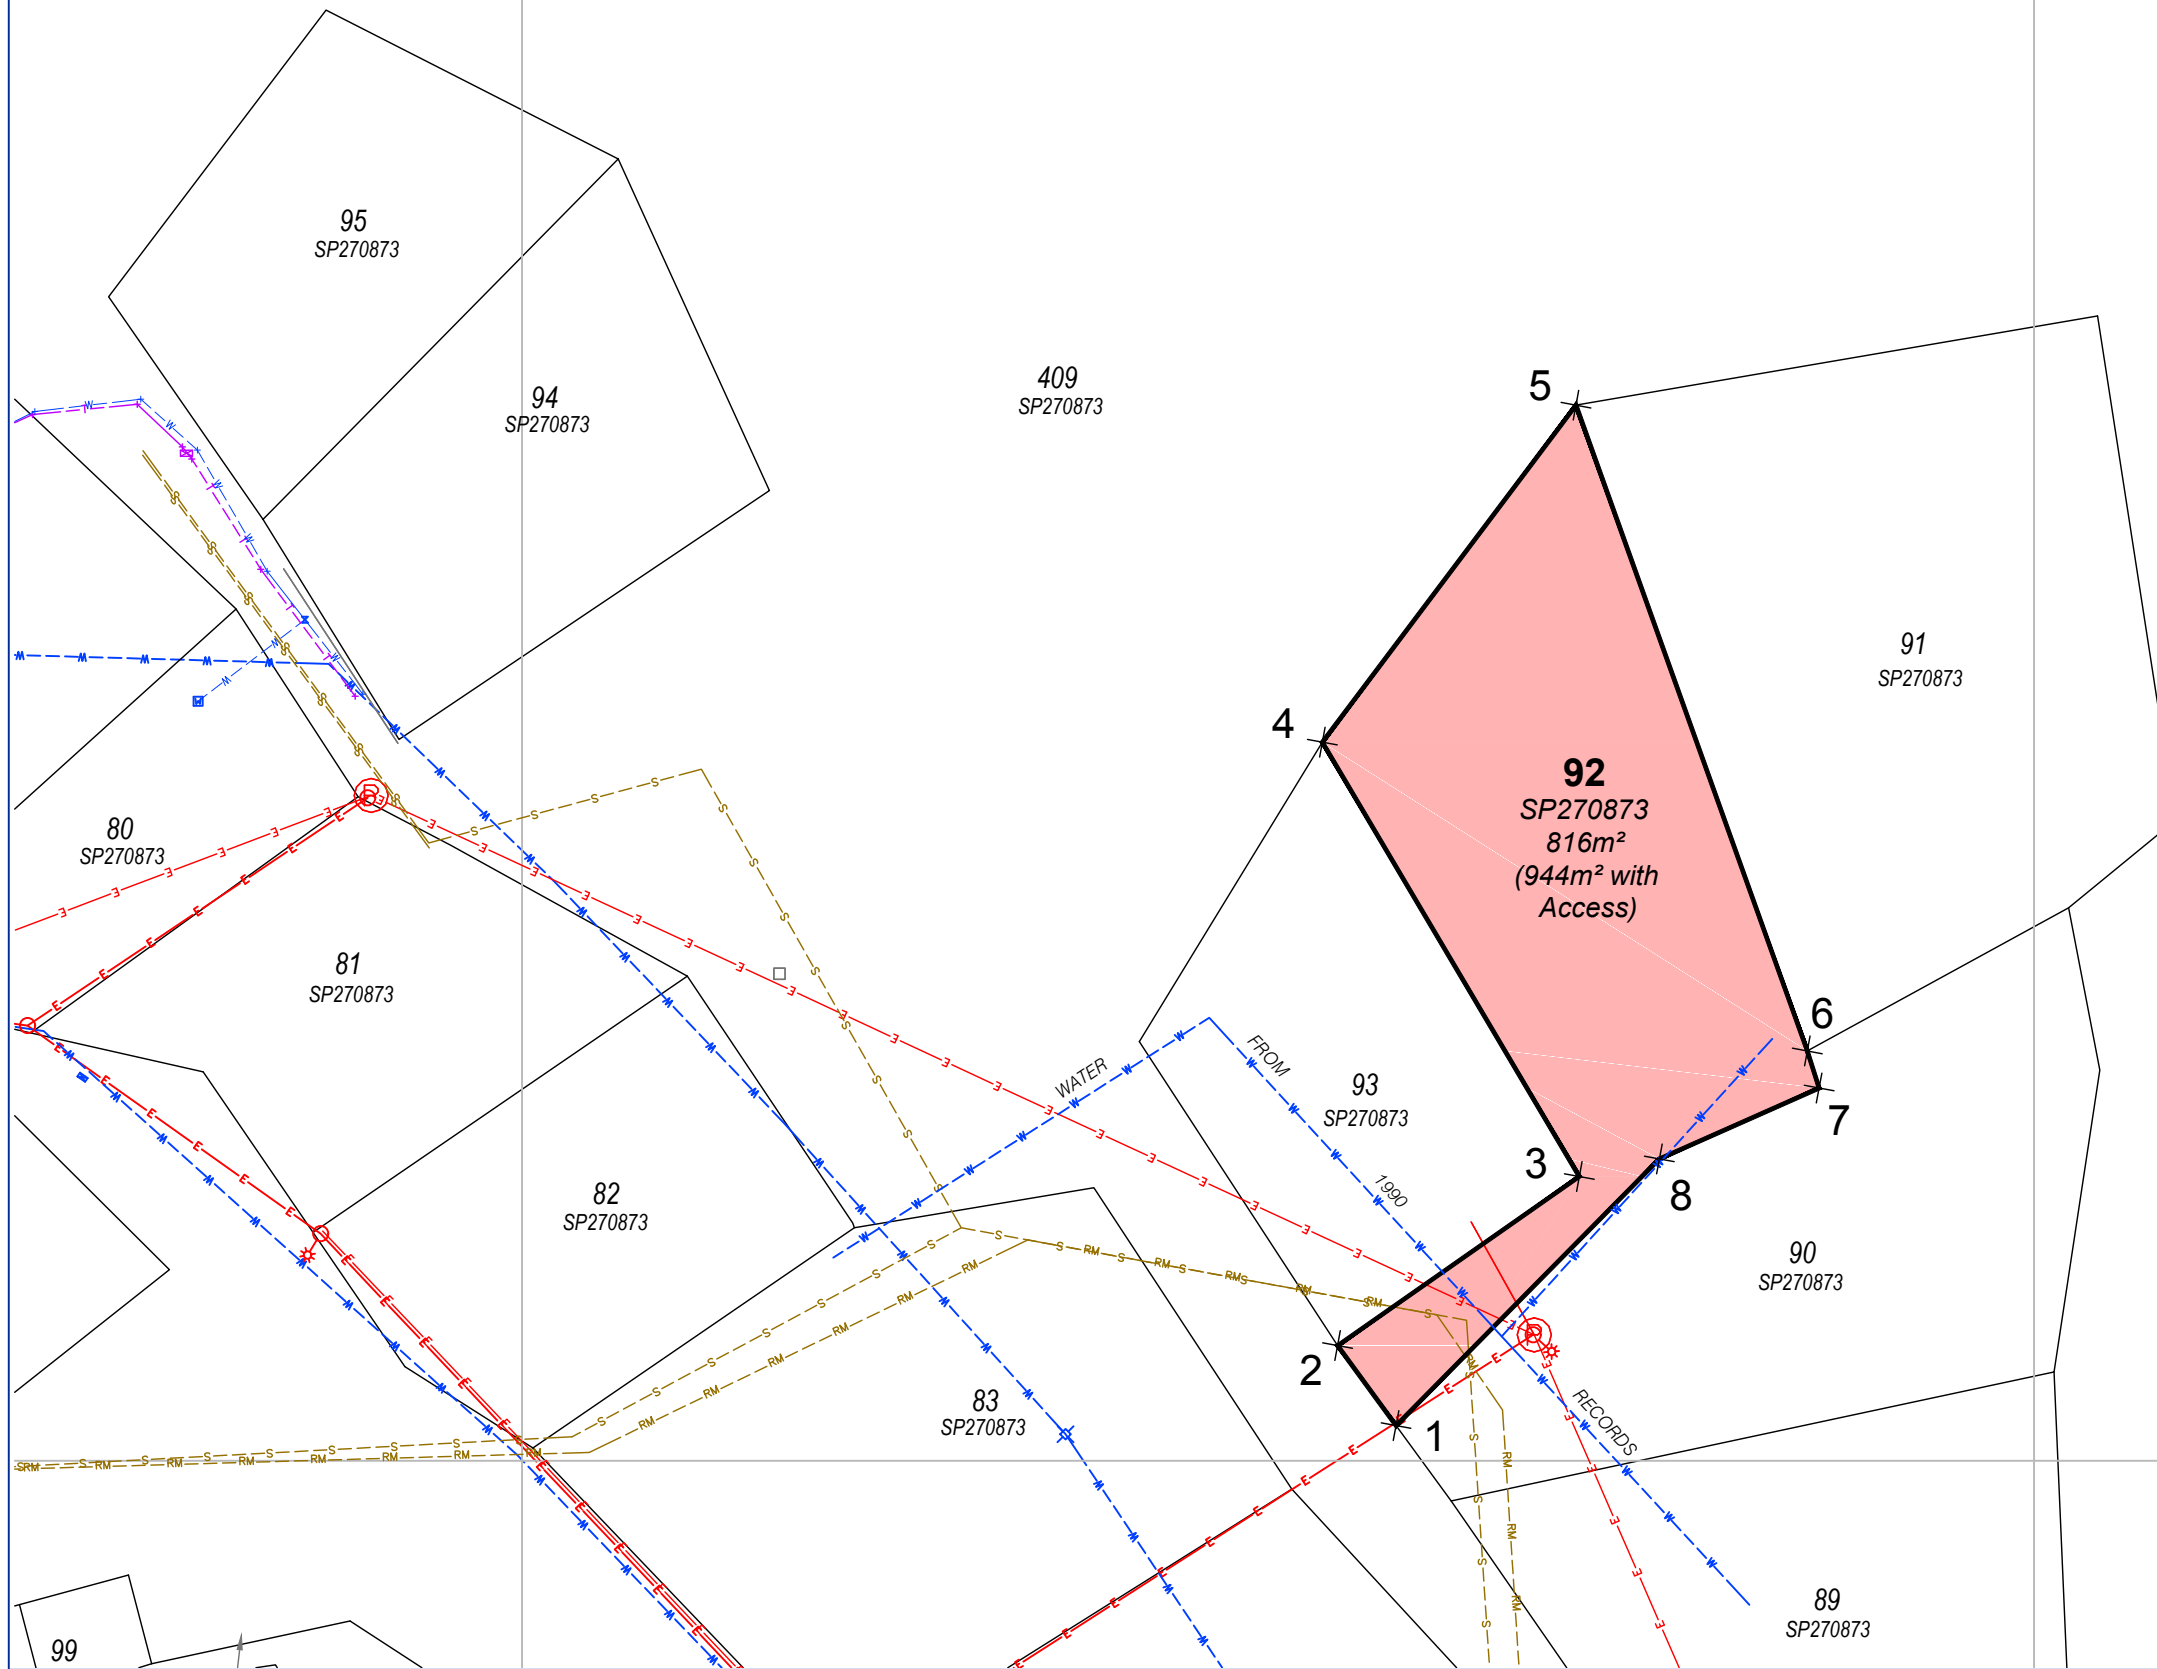

SCHEDULE 1 - AGREEMENT AREA, SOCIAL HOUSING ERUB - DARNLEY ISLAND

LEGEND

- Agreement Area
- Brownfield Lots

"Imaged sourced from Google NRM Globe 2015"

RPS Australia East Pty Ltd
 ACN 140 292 762
 135 Abbott St
 PO Box 1949
 CAIRNS QLD 4870

T +61 7 4031 1336 F +61 7 4031 2942 W rpsgroup.com.au

E=803,100
 N=8,938,000

E=803,200
 N=8,938,000

SCHEDULE 1 - AGREEMENT AREA, SOCIAL HOUSING ERUB - DARNLEY ISLAND

LEGEND

- Agreement Area
- Brownfield Lots